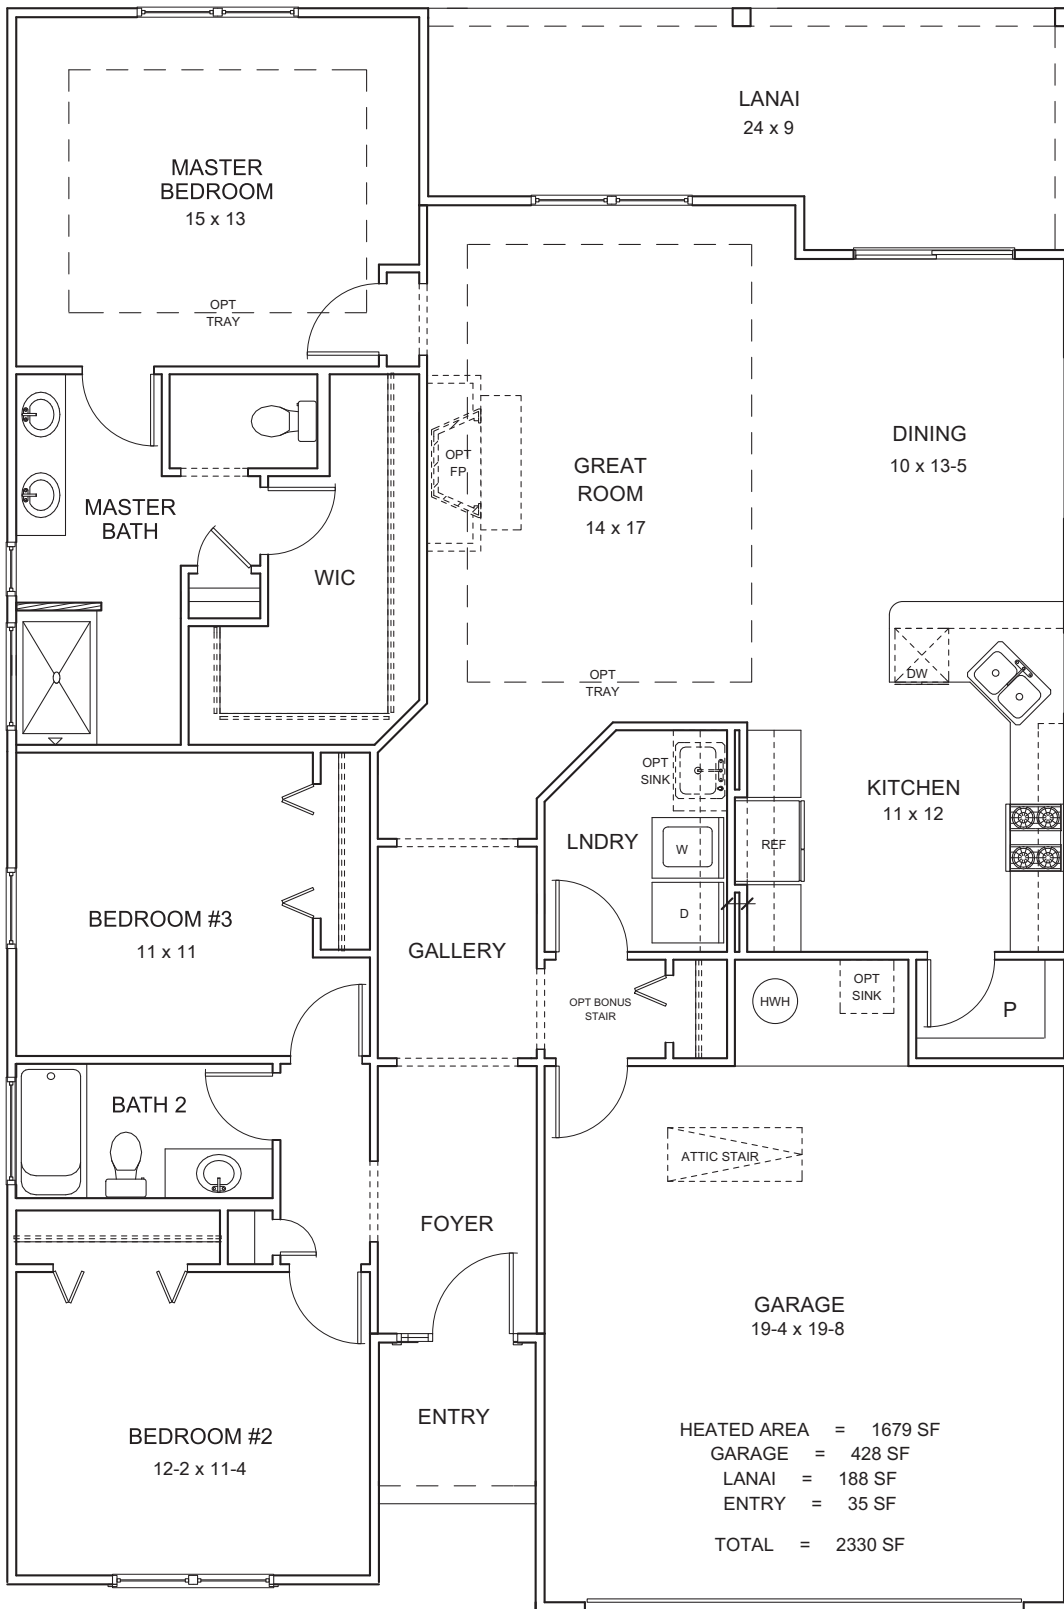

## The Tupelo

*3-Bedroom/2-Bath*

- ◆ Heated Area: 1,679 sq. ft.
- ◆ Total Area: 2,300 sq. ft.
- ◆ 2 Car Garage
- ◆ Large Kitchen
- ◆ Large Covered Porch
- ◆ Optional Bonus Room
- ◆ Options per Plan

REAR ELEVATION

# The Tupelo

"These drawing are an artist's conception and may not be representative of final construction. Actual square footage and room sizes represented here are approximate and may vary in production. Traditional Homebuilders, Inc. reserves the right to make changes as needed, without notice."